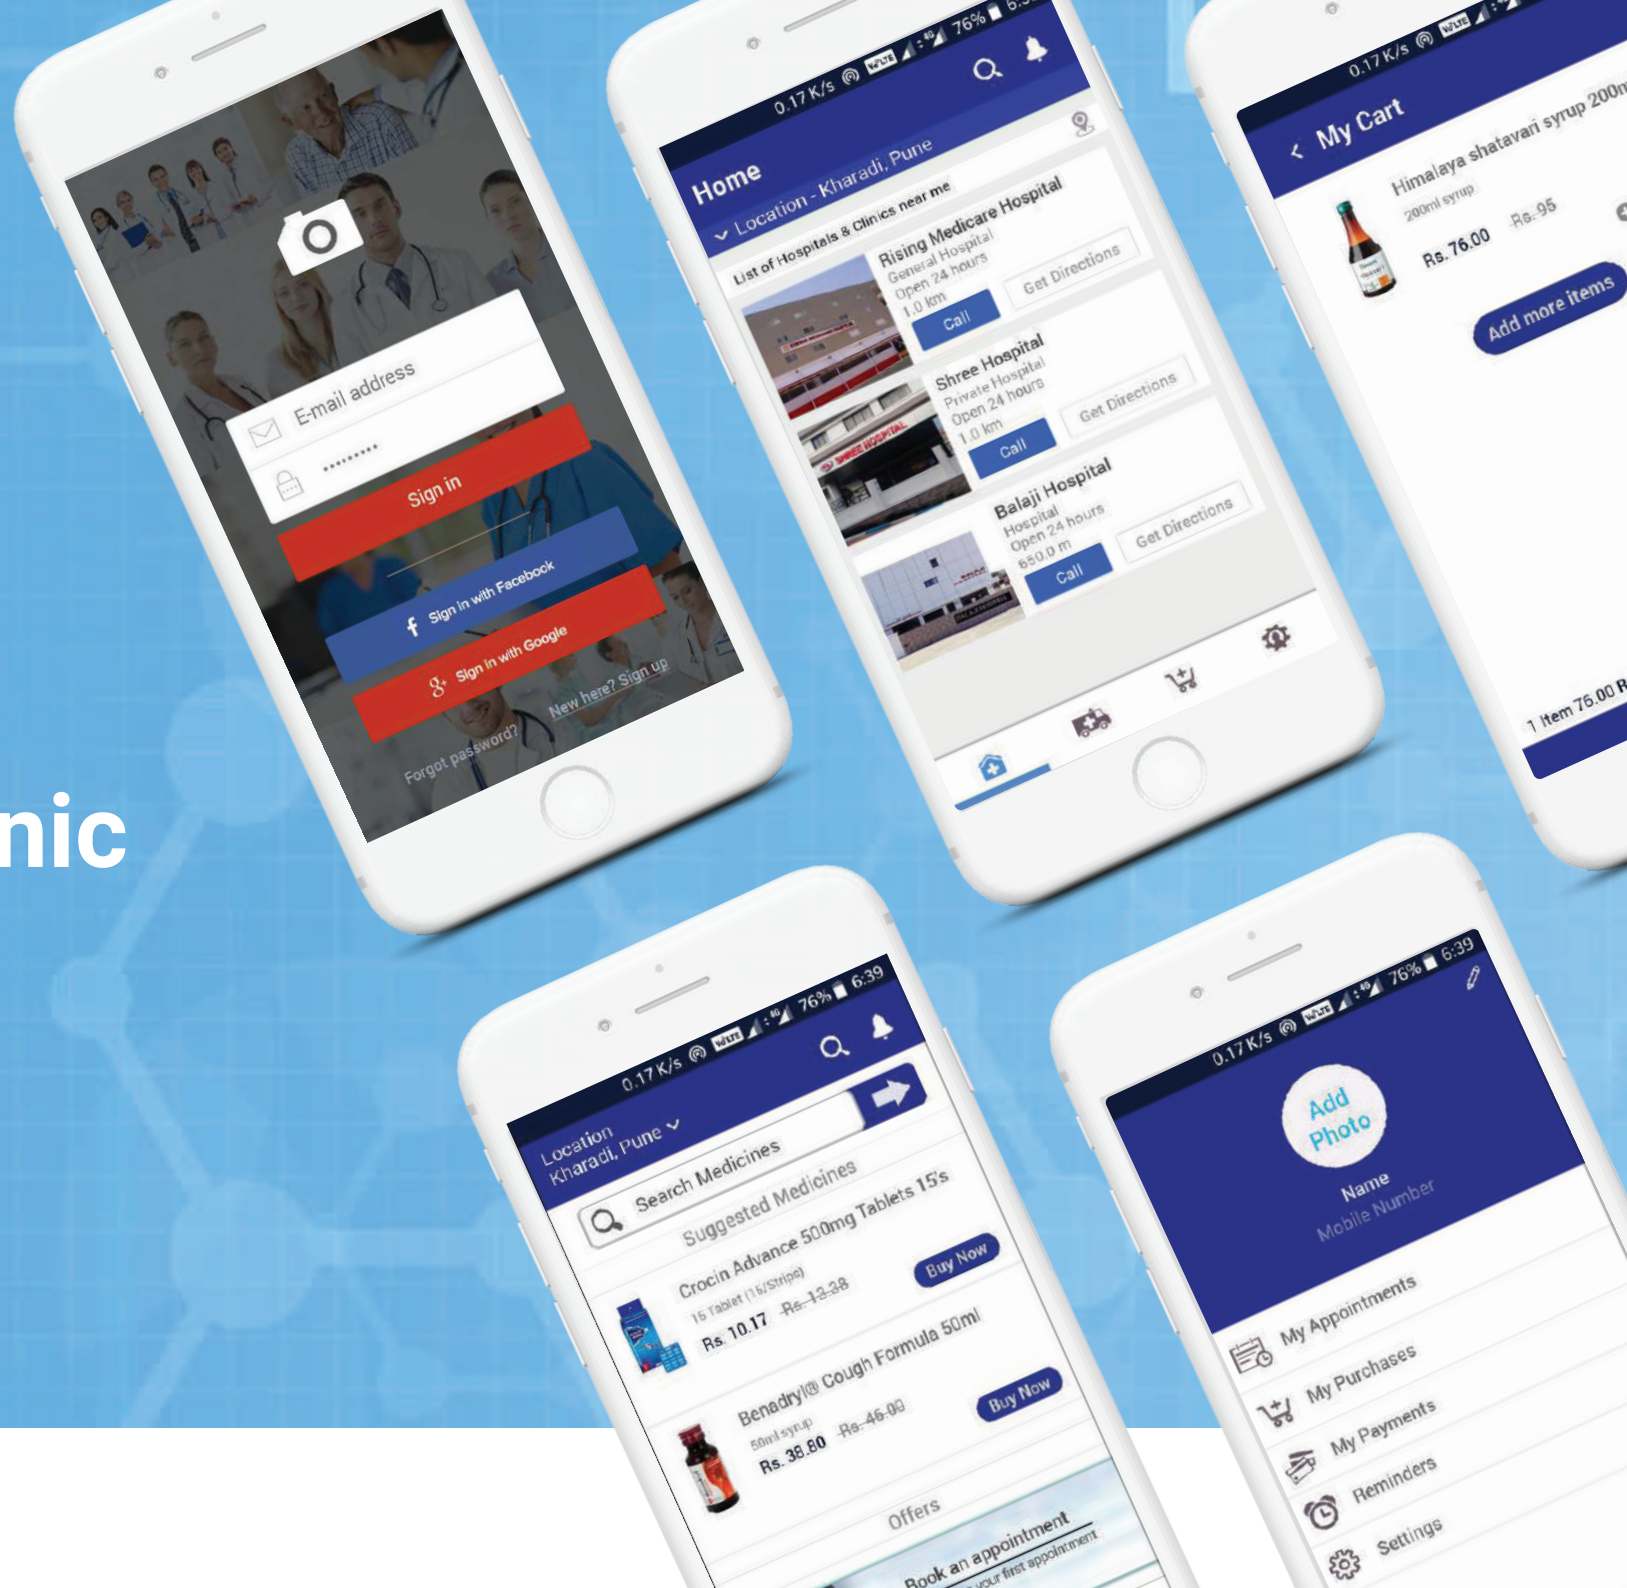

Find-A-Clinic Application

Typography

ROBOTO

Colors

#2c3488

#2c3488

Login

Get started by signing up with Social Media or Email Address.

Hassle Free Login

Home & Other Screens

Mandar Joshi

UI/UX