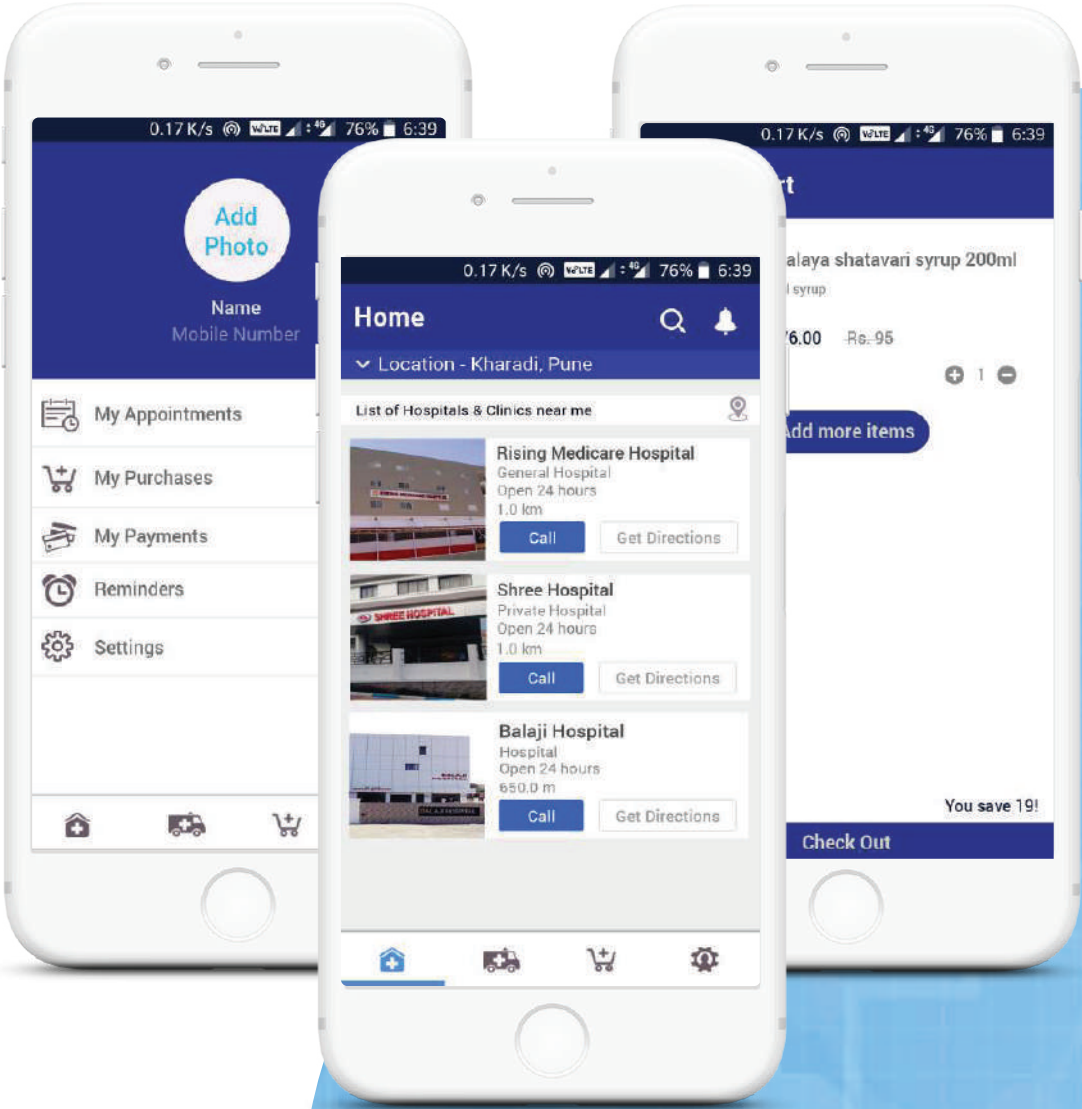

Find-A-Clinic Application

Typography

ROBOTO

Colors

#2c3488

#2c3488

Login

Get started by signing up with Social Media or Email Address.

Hassle Free Login

Home & Other Screens

Mandar Joshi

UI/UX