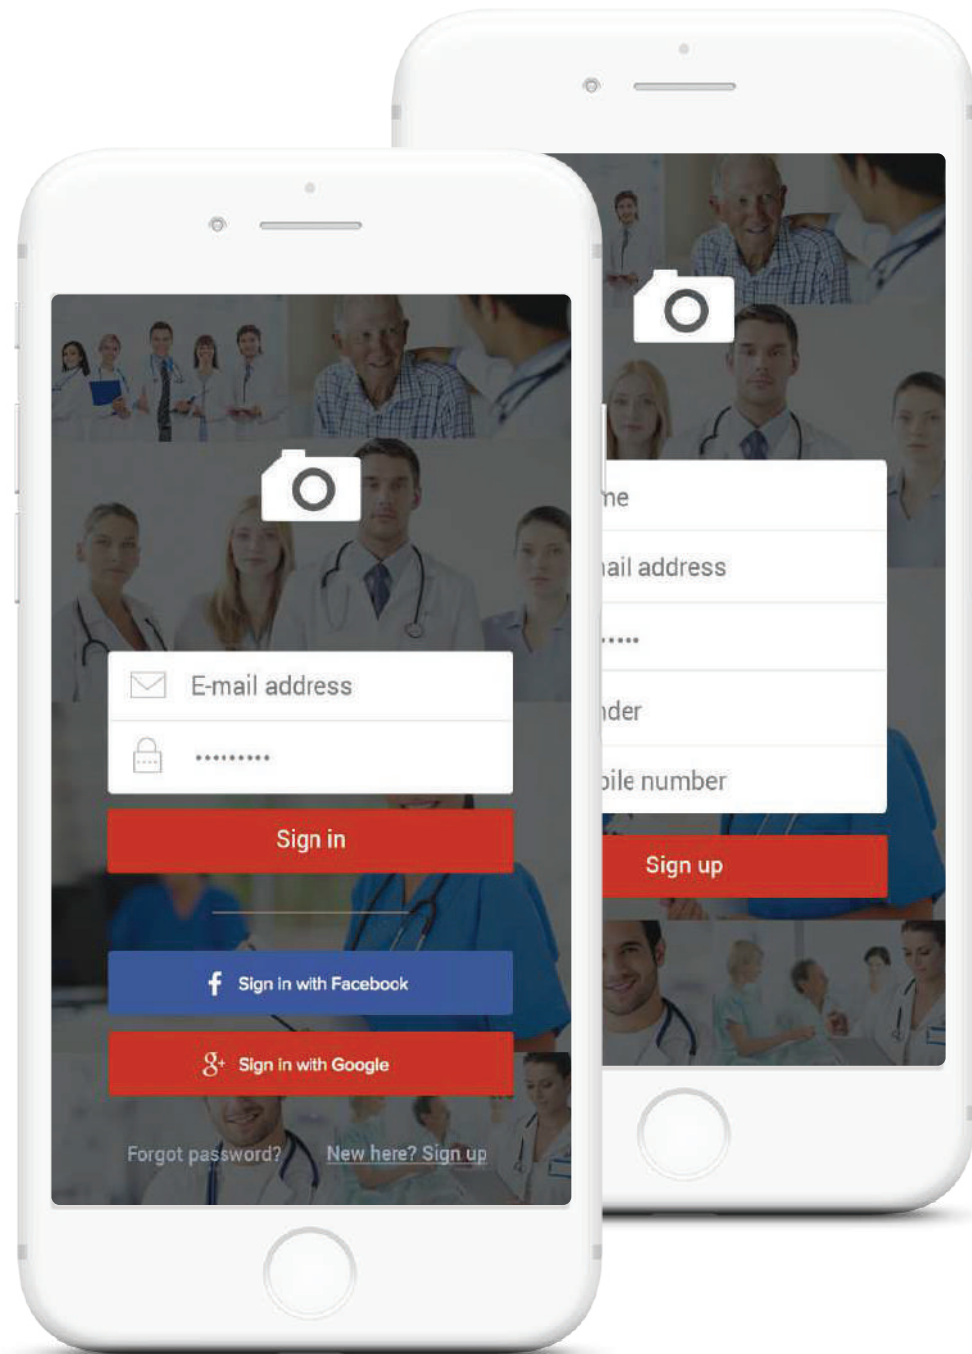

Find-A-Clinic Application

Typography

ROBOTO

Colors

#2c3488

#2c3488

Login

Get started by signing up with Social Media or Email Address.

Hassle Free Login

Home & Other Screens

Mandar Joshi

UI/UX